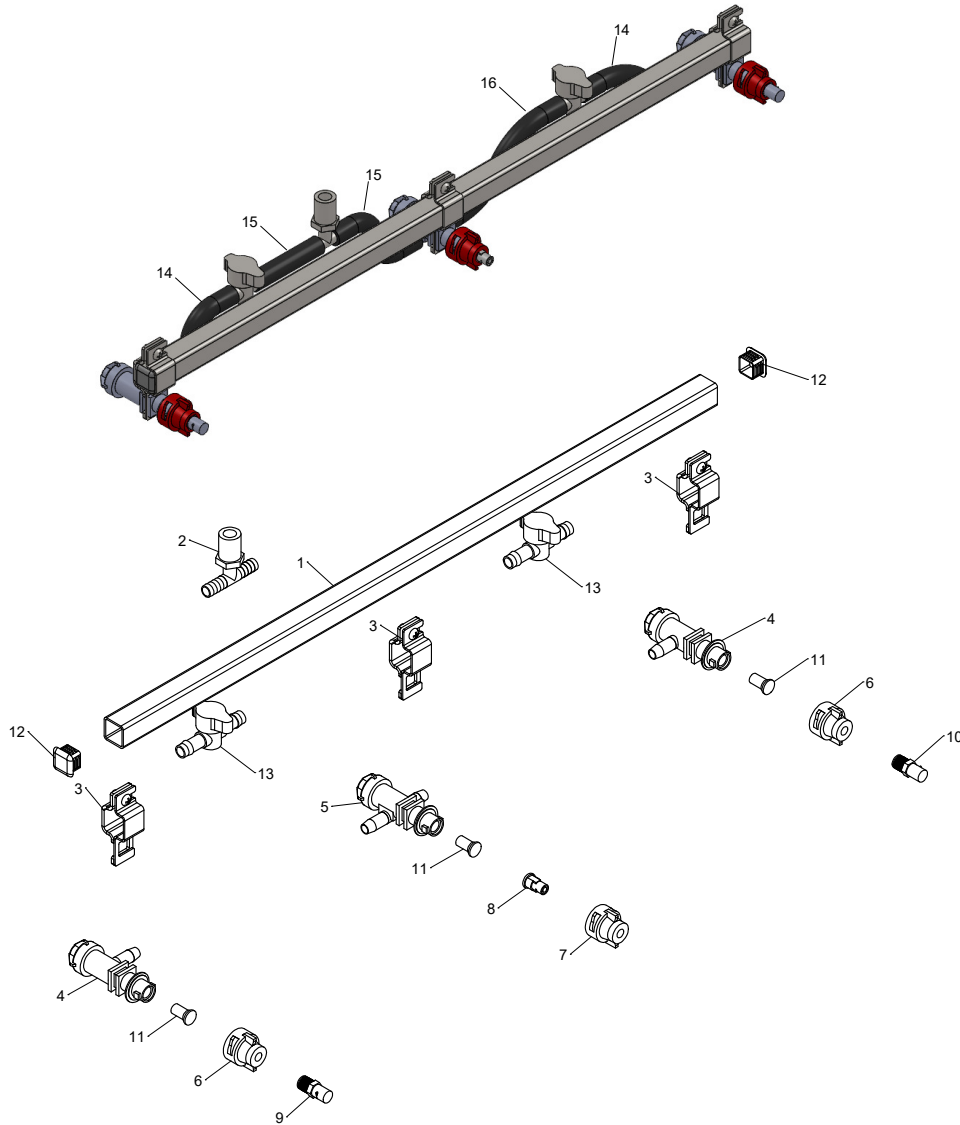

# Boomless 24' Spray

ITEM NO.	PART NUMBER	DESCRIPTION	QTY.	Note
1	5CS61020	Boom Tube 31"	1	
2	5CS43597	Tee 1/2" Barb - 1/2" NPT F	1	
3	5CS43598	Square Tube Clamp 1"	3	
4	5CS43658	Nozzle Body Single Hose 1/2"	2	
5	5CS43595	Nozzle Body Dual Hose 1/2"	1	
6	5CS43599	Spray Tip Cap w/ Gasket for Threaded Tips	2	
7	5CS43408	Spray Tip Cap w/ Gasket	1	

## Boomless 24' Spray

ITEM NO.	PART NUMBER	DESCRIPTION	QTY.	Note
8	5CS43410	Flood Spray Tip 0.3 gpm	1	
9	5CS43600	Boomless Flat Spray Tip Right	1	
10	5CS43601	Boomless Flat Spray Tip Left	1	
11	5CS43411	Spray Tip Screen	3	
12	5CS43401	Plastic End Cap 1"	2	
13	5CS43736	In-line Valve 1/2"	2	
14		1/2" Hose	2	CTL 3.25", MF 5CS43418
15		1/2" Hose	2	CTL 5", MF 5CS43418
16		1/2" Hose	1	CTL 10.25", MF 5CS43418
-	5CS43652	Hose Clamp Screw Type 3/8" - 1/2"	10	Not Illustrated